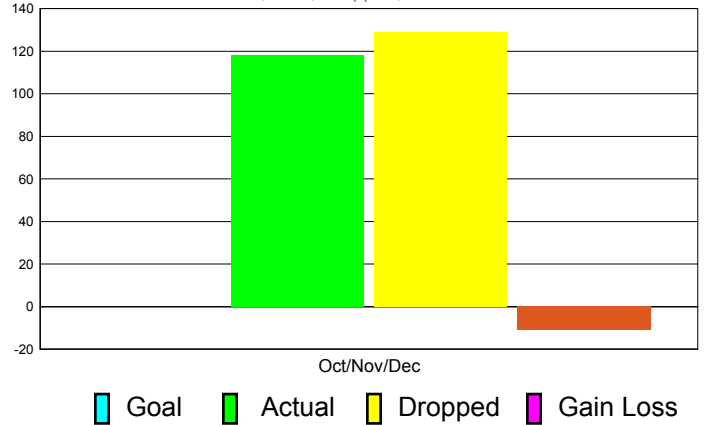

Membership Results 2011-2012

Goal, New, Dropped, Gain/Loss