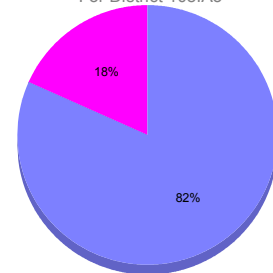

Goal, New, Dropped, Gain/Loss

Comparison of Membership Gain/Loss

Current Year Compared to the Previous Year

Gender Comparison 2010-2011

For District 108IA3

Oct/Nov/Dec

■ Male ■ Female