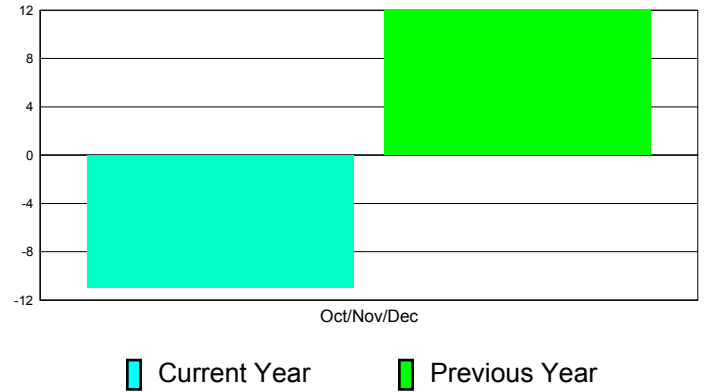

Comparison of Membership Gain/Loss

Current Year Compared to the Previous Year